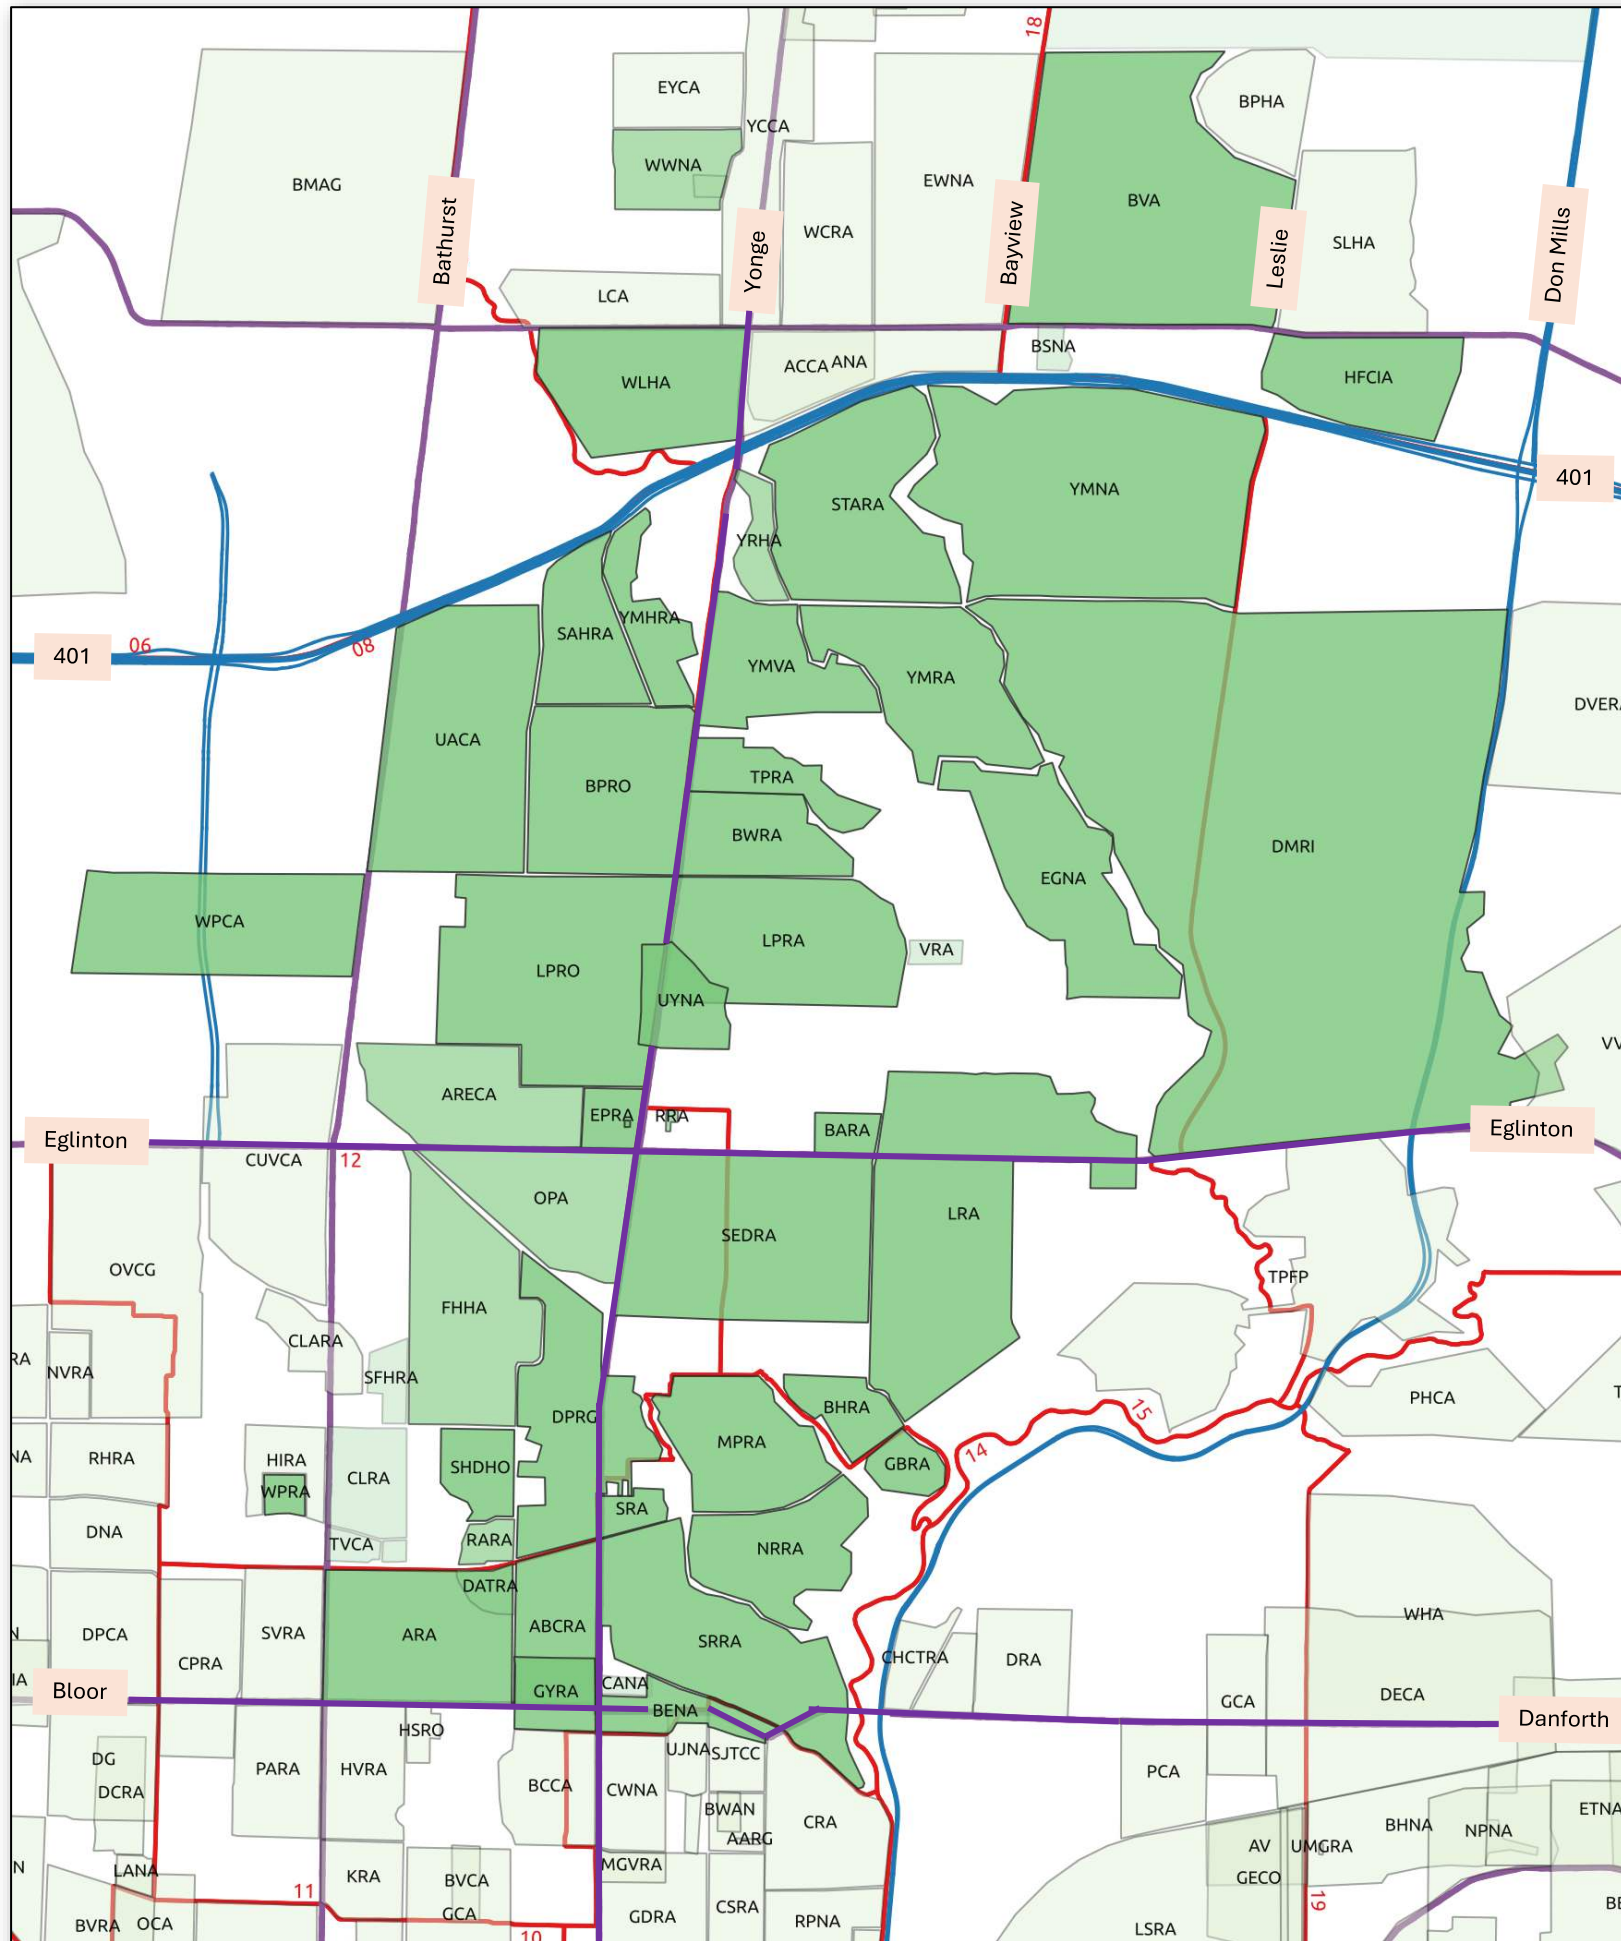

FoNTRA Membership Map – January 2025

LEGEND

- ABCRA - ABC Residents' Assn
- ARA - Annex Residents Assn
- ARECA - Avenue Road & Eglinton Community Assn
- BVA - Bayview Village Assn
- BPRO - Bedford Park Residents Organization
- BWRA - Bedford Wanless Ratepayers Assn
- BENA - Bloor East Neighbourhood Assn
- BARA - Broadway Area Residents Assn
- DPRG - Deer Park Residents' Group Inc
- DMRI - Don Mills Residents Inc
- EGNA - Edwards Gardens Neighbourhood Assn
- EPRA - Eglinton Park Residents' Assn
- FHHA - Forest Hill Homeowners' Assn
- GBRA - Governor's Bridge Ratepayers Assn
- GYRA - Greater Yorkville Residents Assn
- HFCIA - Henry Farm Community Interest Assn
- LPRA - Lawrence Park Ratepayers' Assn
- LRA - Leaside Residents Assn
- LPRO - Lytton Park Residents' Organization
- MPRA - Moore Park Residents Assn
- NRRA - North Rosedale Residents Assn
- OPA - Oriole Park Assn
- RARA - Rathnelly Area Residents Assn
- RRA - Republic Residents Assn
- STARA - St. Andrew's Ratepayers Assn
- SAHRA - South Armour Heights Residents' Assn
- SEDRA - South Eglinton Davisville Residents' Assn
- SHDHA - South Hill District Homeowners' Assn
- SRRA - South Rosedale Ratepayers' Assn
- SKHC - Stanley Knowles Housing Co-op
- SRA - Summerhill Residents' Assn
- TPRA - Teddington Park Residents Assn
- UARA - Upper Avenue Residents' Assn
- UYNA - Uptown Yonge Neighbourhood Assn
- WPCA - Wenderly Park Community Assn
- WLHA - West Lansing Homeowners Assn
- WWNA - West Willowdale Neighbourhood Assn
- WCRA - Willowdale Central Ratepayers Assn
- WPRA - Wychwood Park Ratepayers Assn
- YCCA - Yonge Corridor Condominium Assn
- YRHA - Yonge Ridge Homeowners Assn
- YMNA - York Mills Neighbours Assn
- YMRA - York Mills Ratepayers Assn
- YMVA - York Mills Valley Assn

Bold: Paid **Grey:** Lapsed